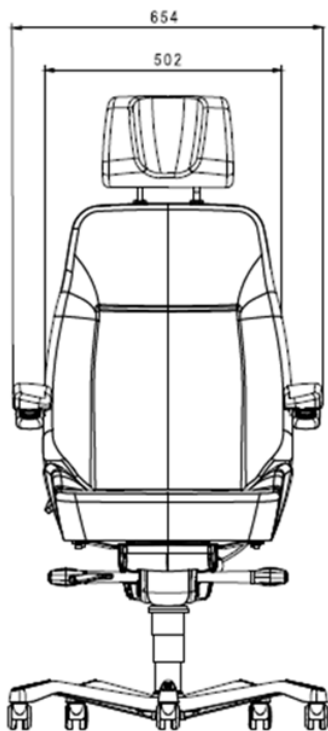

CONTACT YOUR NEAREST KAB SEATING DISTRIBUTOR
FOR MORE INFORMATION

KAB Seating Ltd

Round Spinney
Northampton
NN3 8RS

T +44 (0) 1604 790500
F +44 (0) 1604 790155
E infouk@cvgrp.com