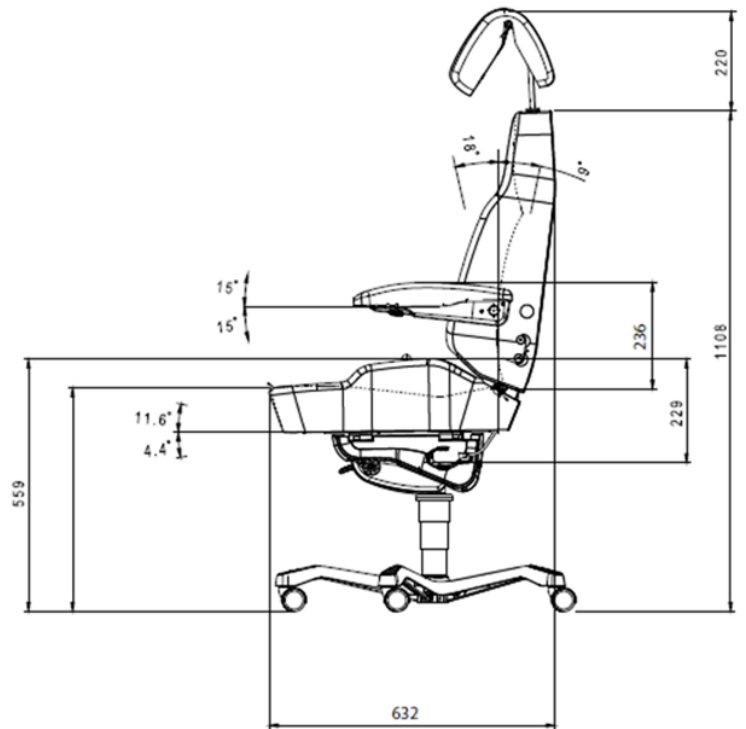

CONTACT YOUR NEAREST KAB SEATING DISTRIBUTOR
FOR MORE INFORMATION

KAB Seating Ltd

Round Spinney
Northampton
NN3 8RS

T +44 (0) 1604 790500
F +44 (0) 1604 790155
E infouk@cvgrp.com